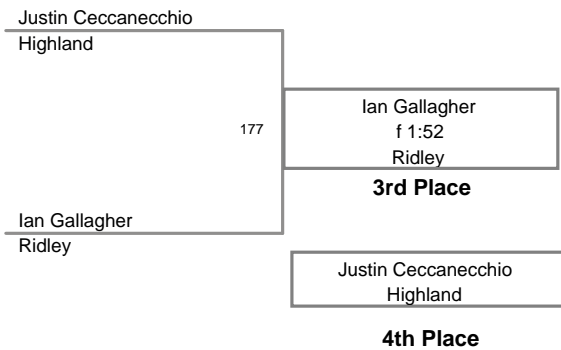

Kingsway 19th Annual AM
Tot

52 Lbs