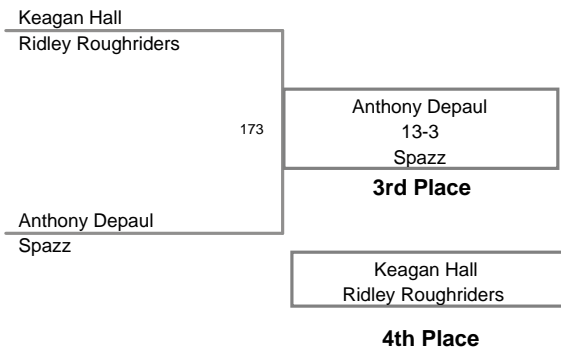

**Kingsway 19th Annual AM
Tot**

38 Lbs

Kingsway 19th Annual AM
Tot

42 Lbs

Kingsway 19th Annual AM
Tot

45 Lbs

Kingsway 19th Annual AM
Tot

48 Lbs