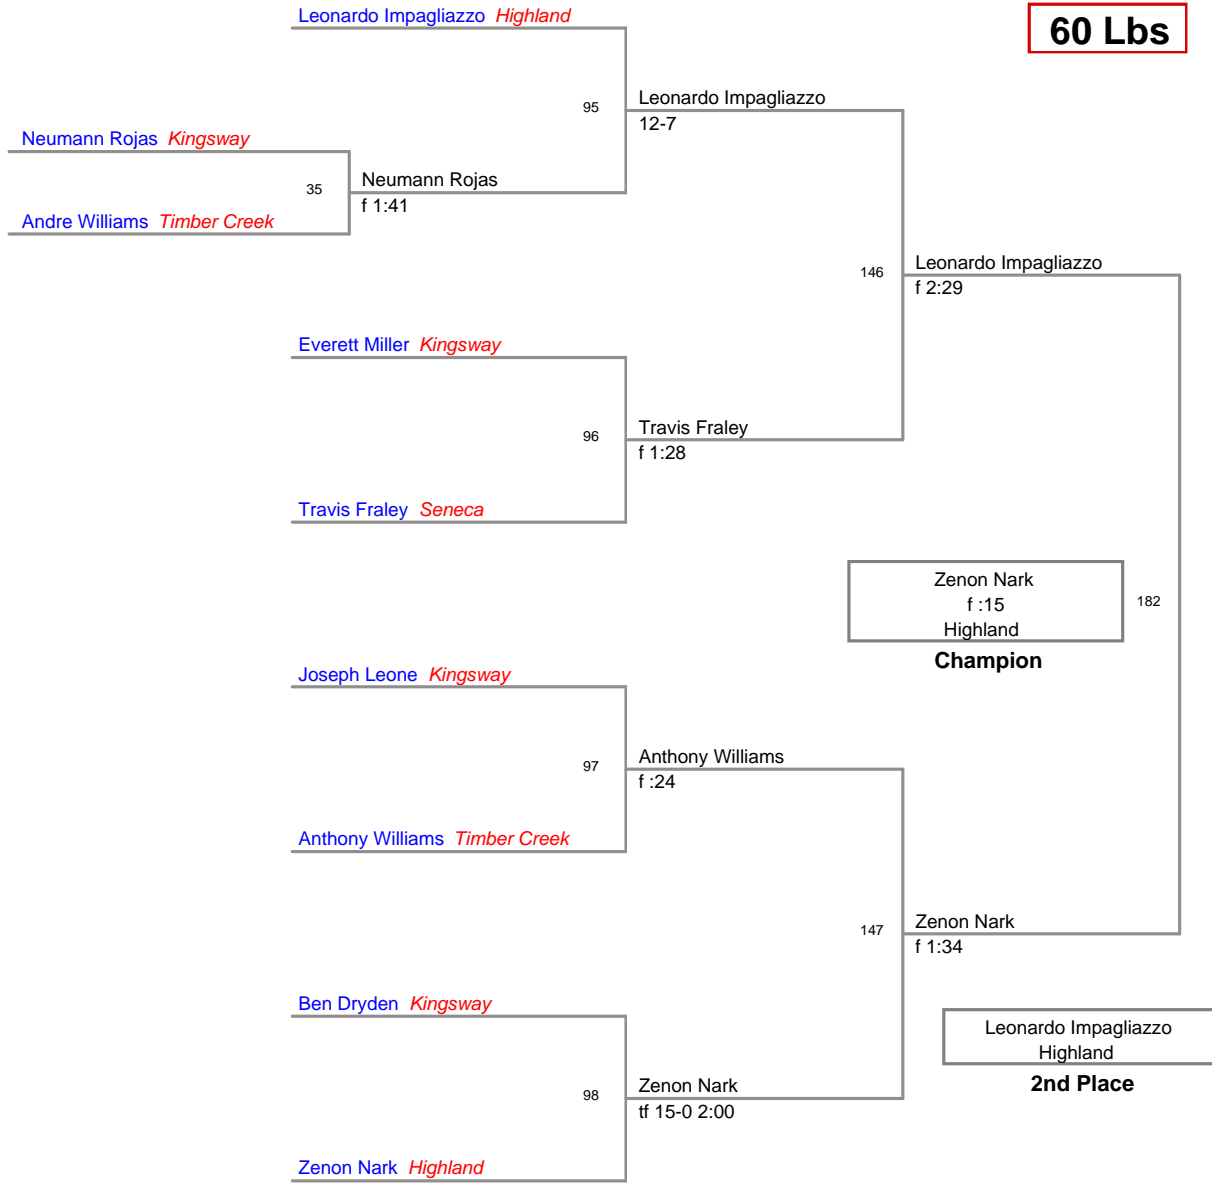

Kingsway 19th Annual AM
Tot

52 Lbs

Kingsway 19th Annual AM
Tot

55 Lbs

Kingsway 19th Annual AM
Tot

60 Lbs

Kingsway 19th Annual AM
Tot

72 Lbs

Nick Levach *Blue Devils*

Champion

Mason Bailey *Kingsway*

2nd Place

3rd Place