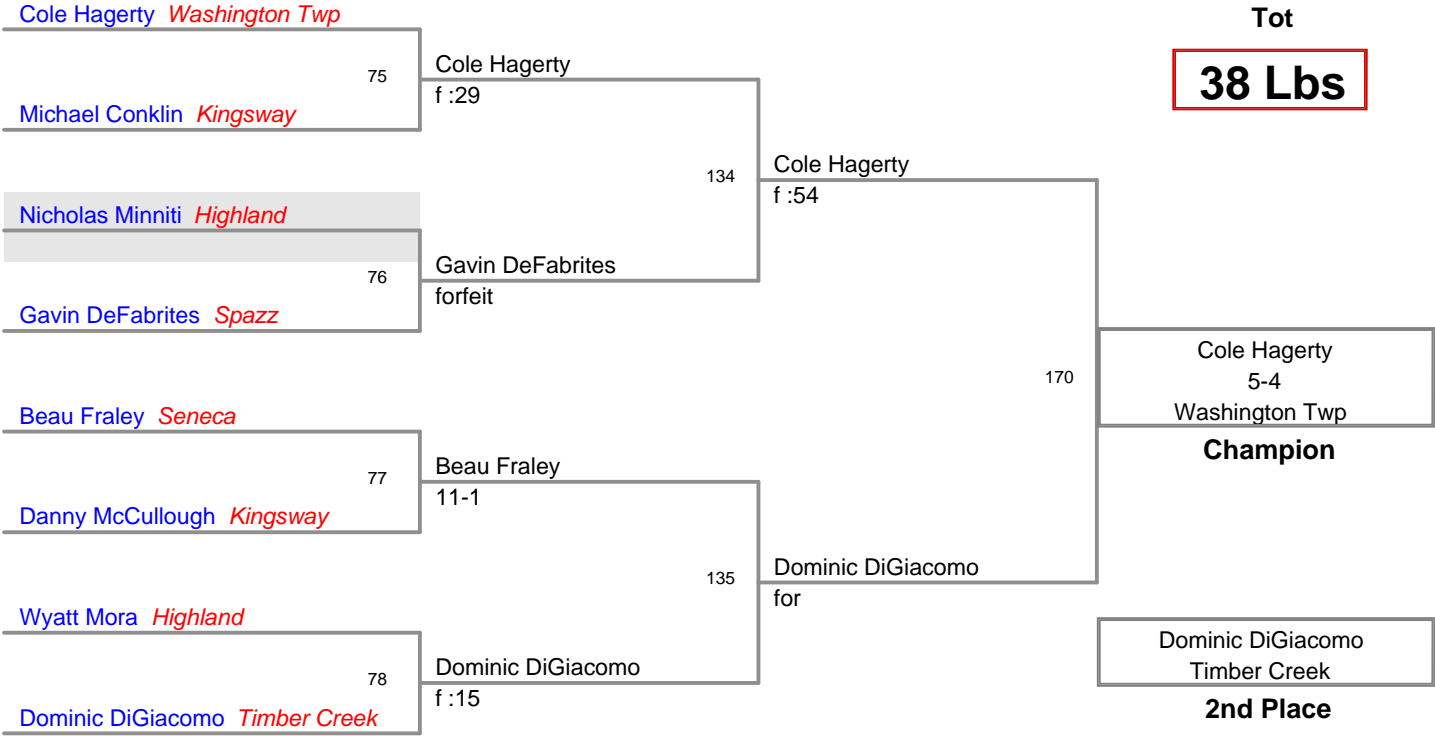

**Kingsway 19th Annual AM
Tot**

38 Lbs

Kingsway 19th Annual AM
Tot

42 Lbs

Kingsway 19th Annual AM
Tot

45 Lbs

Kingsway 19th Annual AM
Tot

48 Lbs