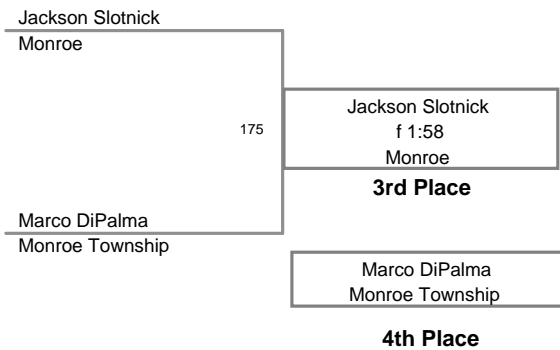

**Kingsway 19th Annual AM
Tot**

38 Lbs

Kingsway 19th Annual AM
Tot

42 Lbs

Kingsway 19th Annual AM
Tot

45 Lbs

Kingsway 19th Annual AM
Tot

48 Lbs