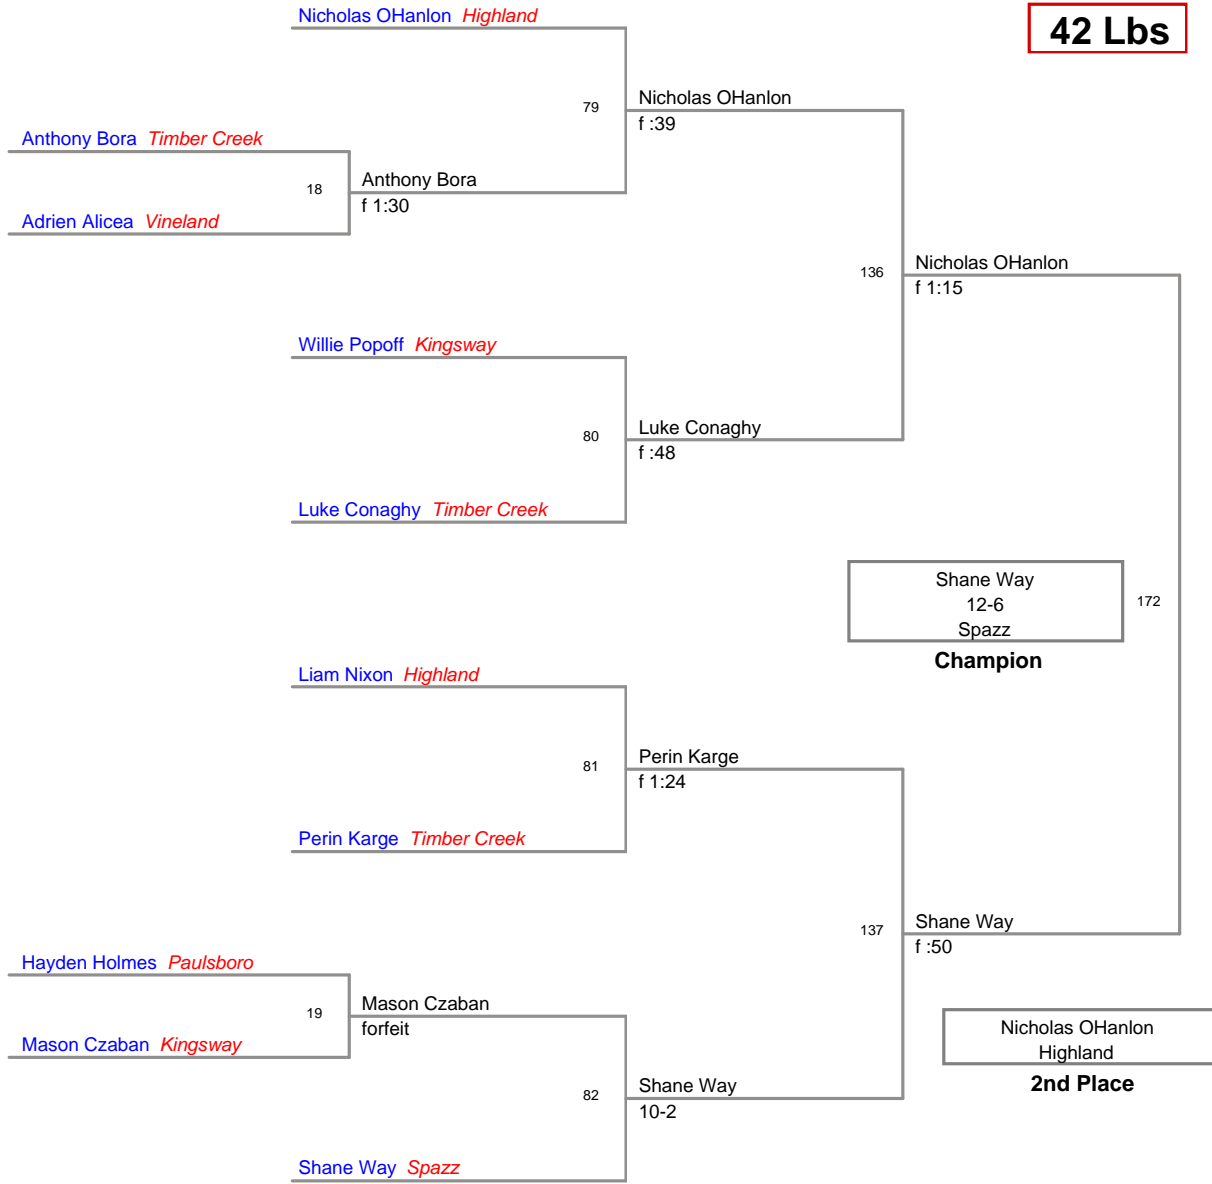

**Kingsway 19th Annual AM
Tot**

38 Lbs

Kingsway 19th Annual AM
Tot

42 Lbs

Kingsway 19th Annual AM
Tot

45 Lbs

Kingsway 19th Annual AM
Tot

48 Lbs

Nick Levach *Blue Devils*

Champion

Mason Bailey *Kingsway*

2nd Place

3rd Place