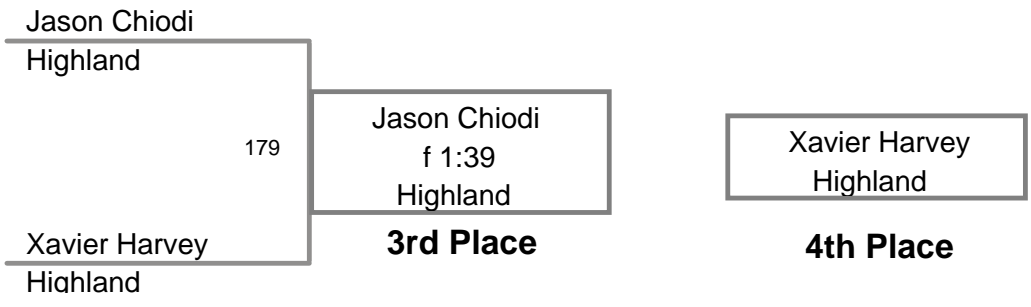

Kingsway 19th Annual AM
Tot

55 Lbs