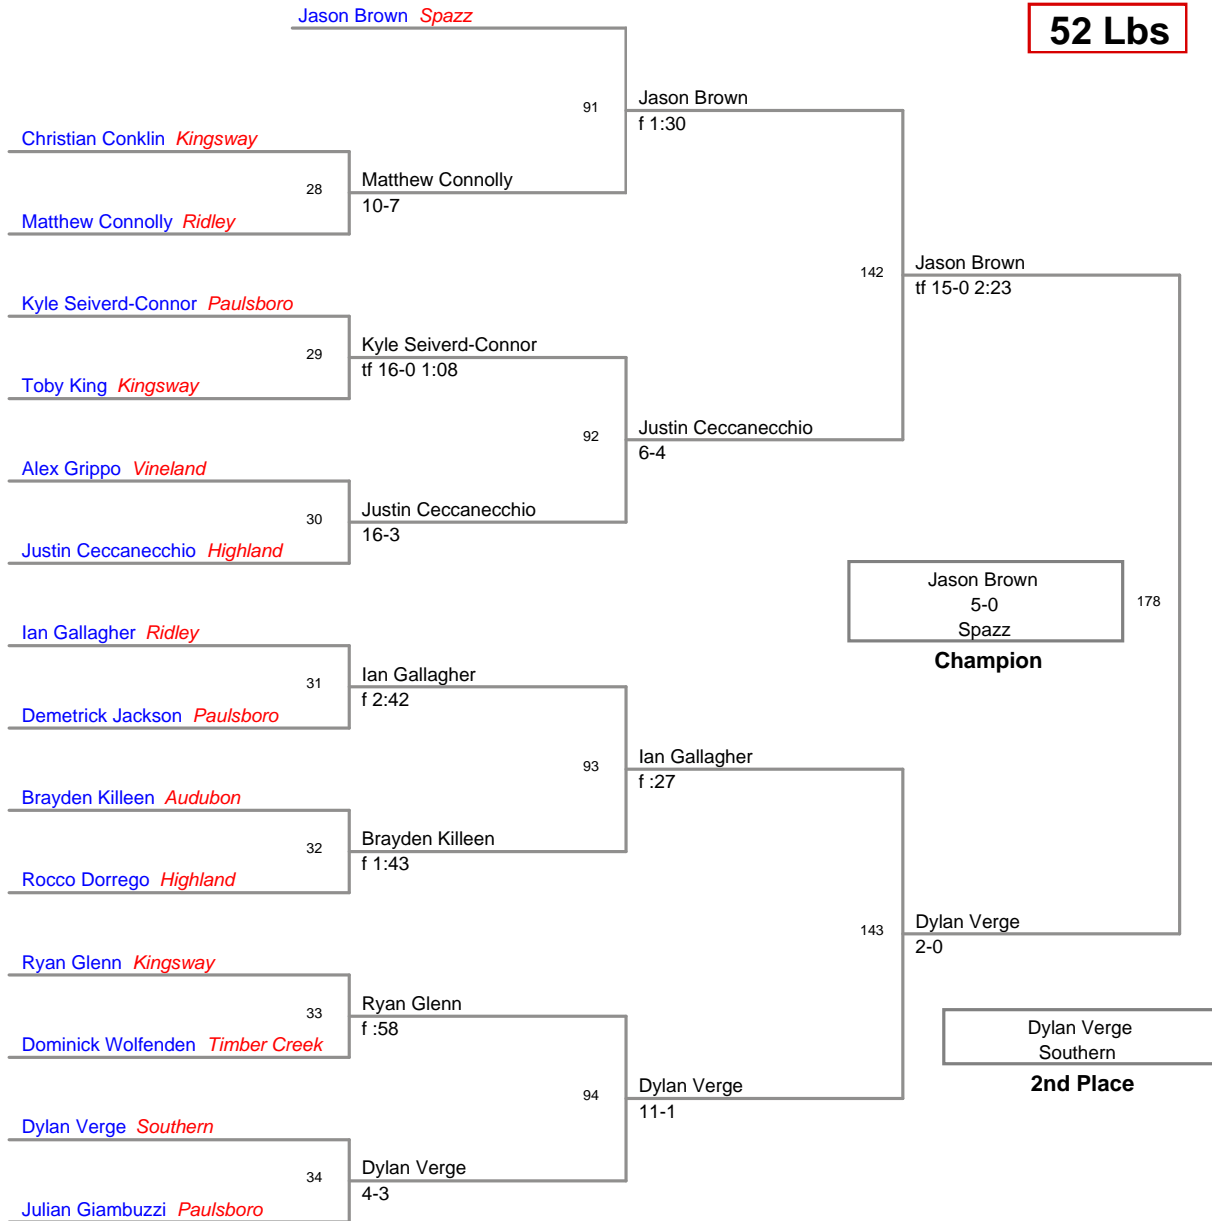

Kingsway 19th Annual AM
Tot

52 Lbs