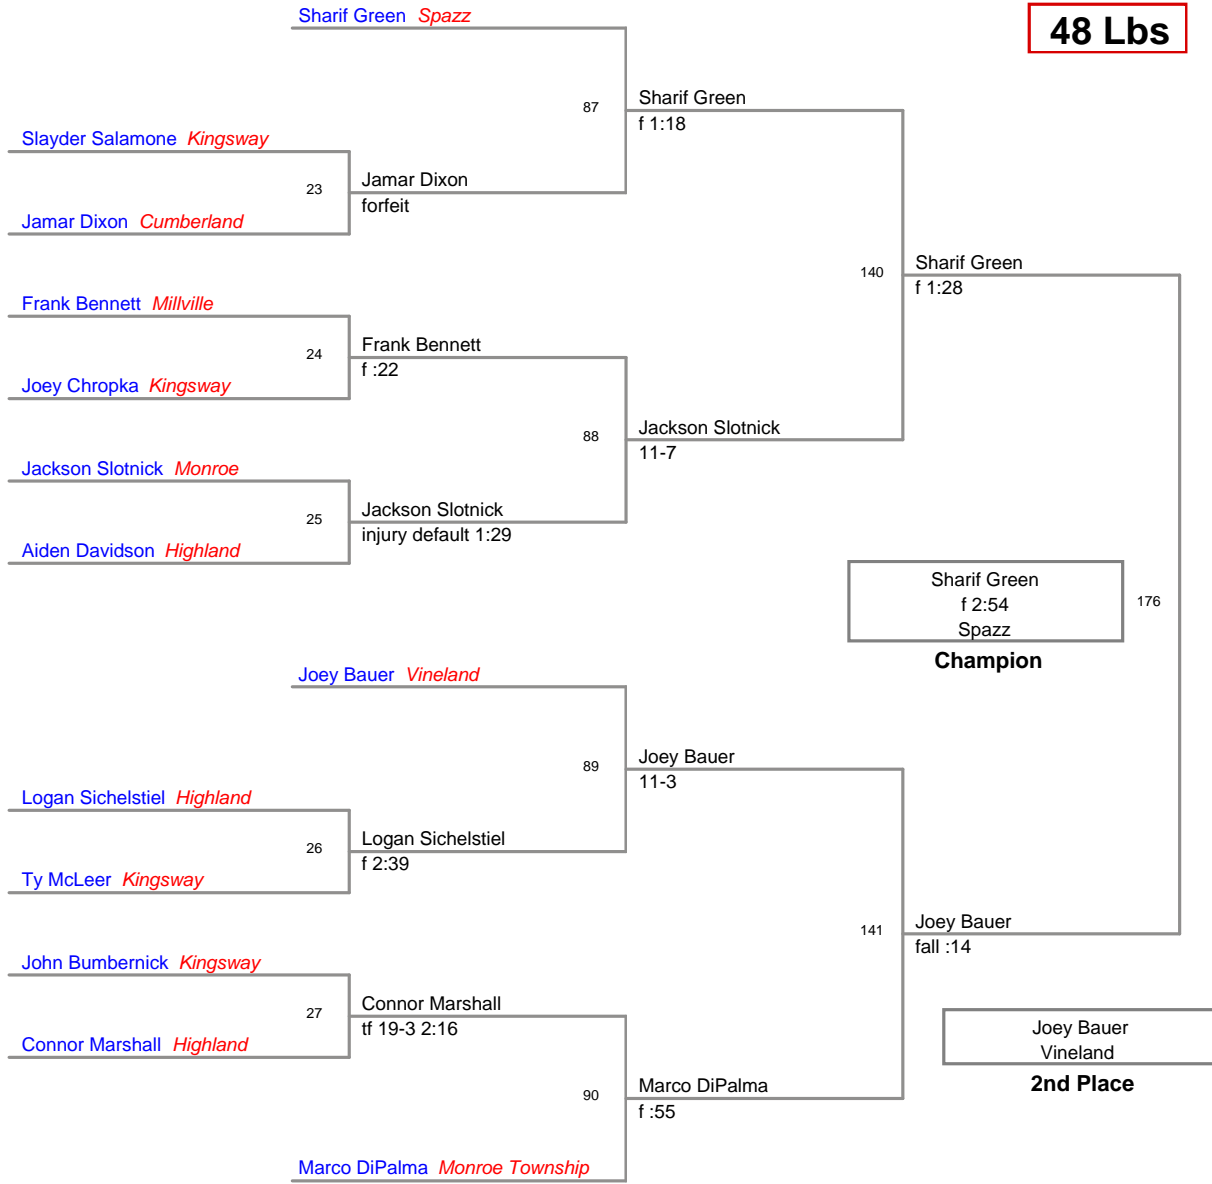

**Kingsway 19th Annual AM
Tot**

38 Lbs

Kingsway 19th Annual AM
Tot

42 Lbs

Kingsway 19th Annual AM
Tot

45 Lbs

Kingsway 19th Annual AM
Tot

48 Lbs

Kingsway 19th Annual AM
Tot

52 Lbs

Kingsway 19th Annual AM
Tot

55 Lbs

Kingsway 19th Annual AM
Tot

60 Lbs

Kingsway 19th Annual AM
Tot

72 Lbs

Nick Levach *Blue Devils*

Champion

Mason Bailey *Kingsway*

2nd Place

3rd Place