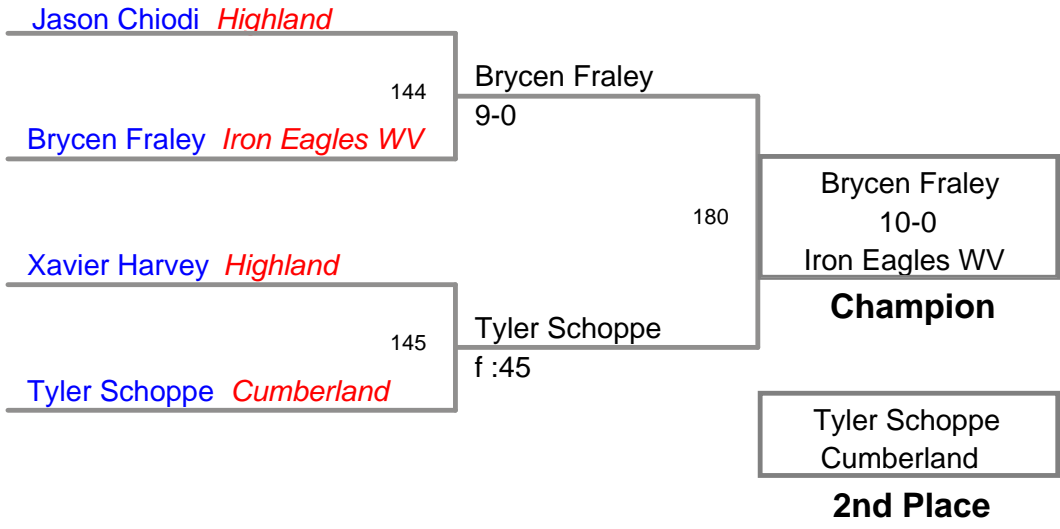

Kingsway 19th Annual AM
Tot

55 Lbs