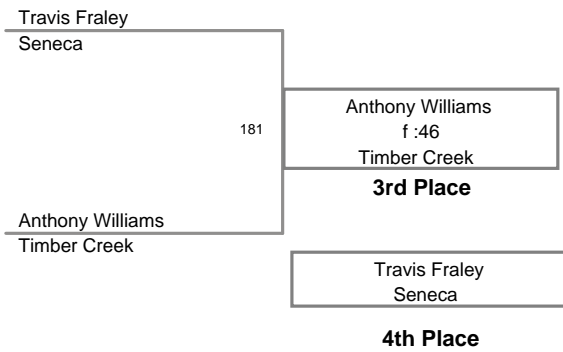

Kingsway 19th Annual AM
Tot

60 Lbs