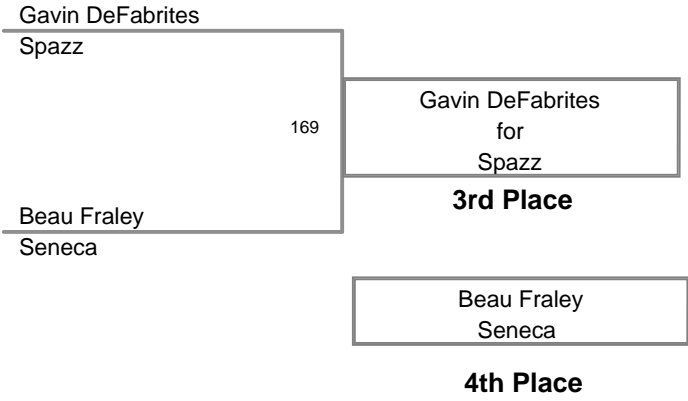

**Kingsway 19th Annual AM
Tot**

38 Lbs

Kingsway 19th Annual AM
Tot

42 Lbs

Kingsway 19th Annual AM
Tot

45 Lbs

Kingsway 19th Annual AM
Tot

48 Lbs