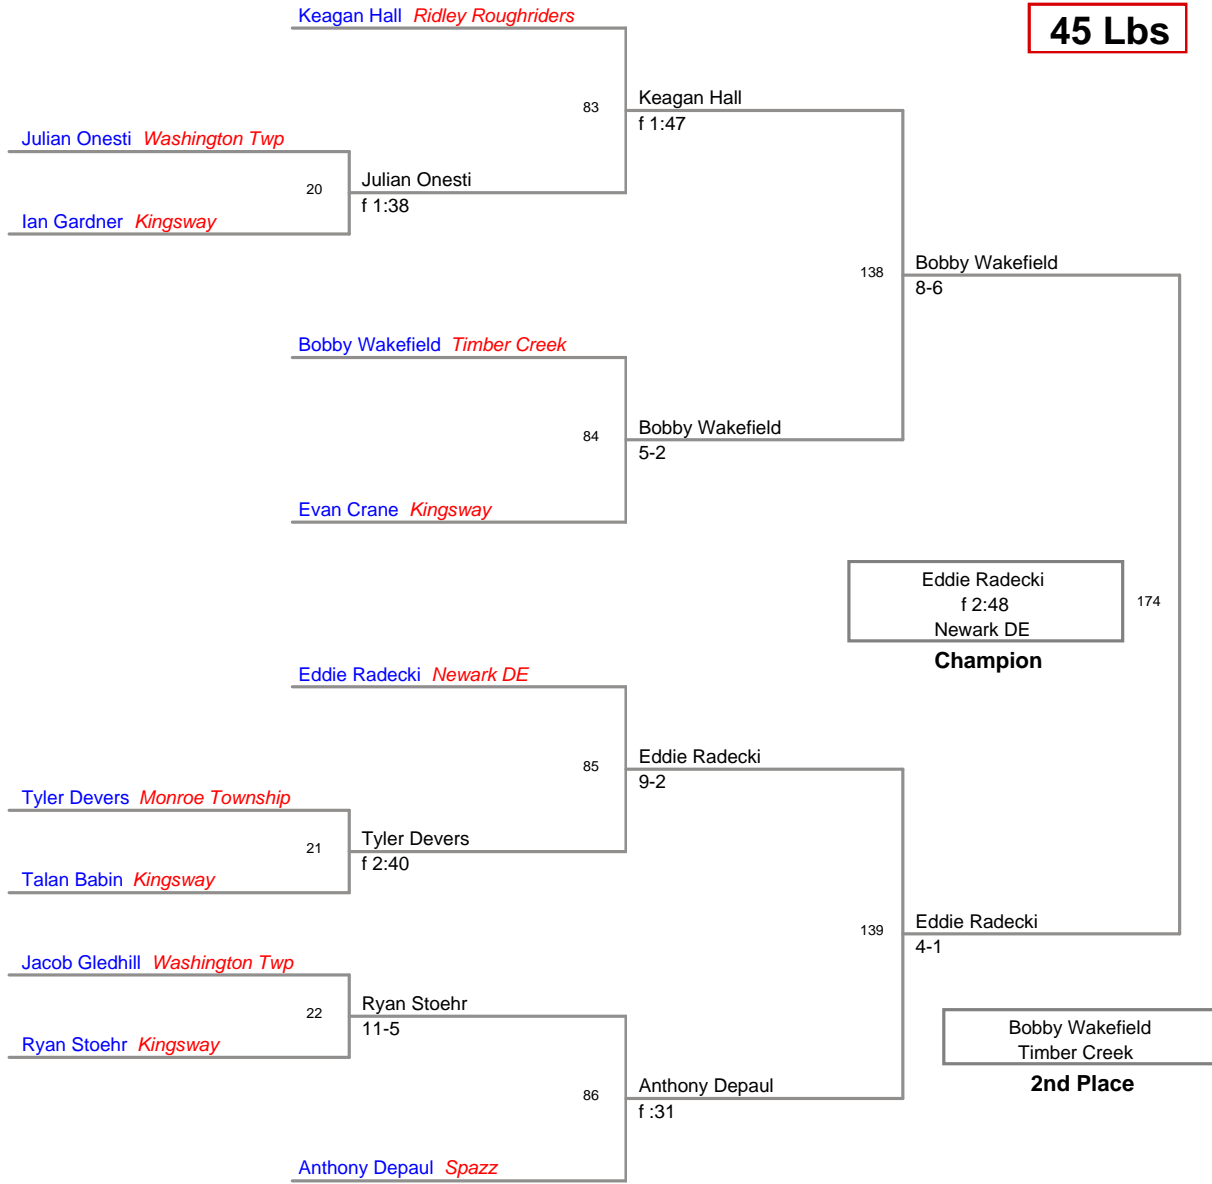

**Kingsway 19th Annual AM
Tot**

38 Lbs

Kingsway 19th Annual AM
Tot

42 Lbs

Kingsway 19th Annual AM
Tot

45 Lbs

Kingsway 19th Annual AM
Tot

48 Lbs

Nick Levach *Blue Devils*

Champion

Mason Bailey *Kingsway*

2nd Place

3rd Place